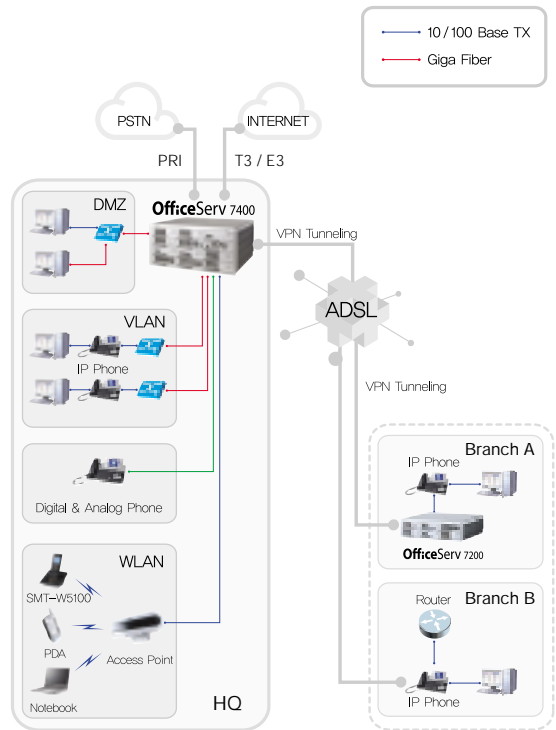

System Configuration

OfficeServ™ is a registered trademark of SAMSUNG ELECTRONICS.
OfficeServ™ is a new brand of SAMSUNG Enterprise IP Solution.